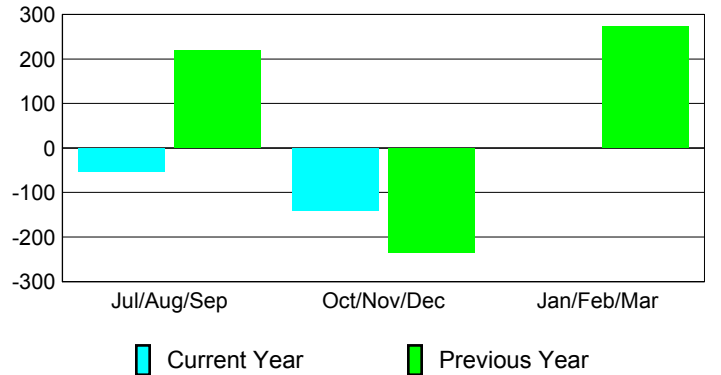

Club Results 2012-2013

Goal, New, Dropped, Gain/Loss

Comparison of Club Gain/Loss

Current Year Compared to the Previous Year

YTD Status Quo Clubs 2012-2013

Status Quo Clubs Compared to Status Quo Members

MEMBERSHIP

Membership Results
2012-2013

Membership
2011-2012

Month	Net Memb	Actual New	Actual Dropped	Gain/Loss of	Gain/Loss of
	Goal	Memb	Memb	Memb	Memb
Jul/Aug/Sep	0	251	-304	-53	218
Oct/Nov/Dec	0	264	-404	-140	-235
Jan/Feb/Mar	0				272
Totals	0	515	-708	-193	255

Membership Results 2012-2013

Goal, New, Dropped, Gain/Loss

Comparison of Membership Gain/Loss

Current Year Compared to the Previous Year

Gender Comparison 2012-2013

Jul/Aug/Sep

Oct/Nov/Dec

Jan/Feb/Mar