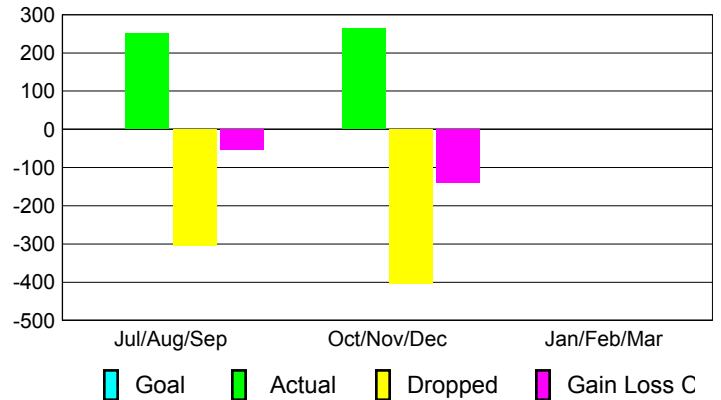

Membership Results 2012-2013

Goal, New, Dropped, Gain/Loss

Comparison of Membership Gain/Loss

Current Year Compared to the Previous Year