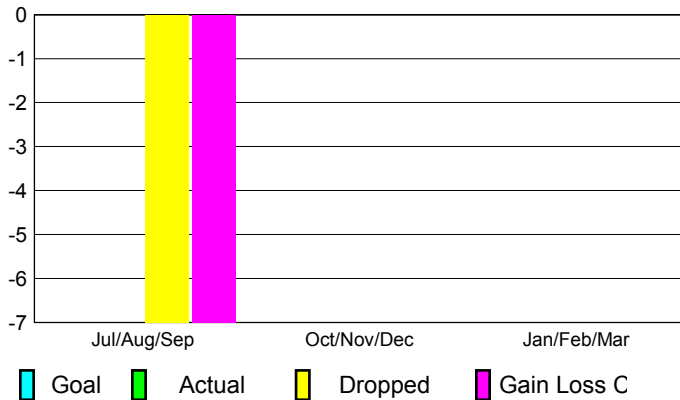

2012-2013 GMT Reports for District (or Undistricted) **District 354 D**

GMT: **BYEONG-DEOK KIM**

Location: **REPUBLIC OF KOREA**

GMT CA: **5**

CLUBS

Club Results
2012-2013

Clubs
2011-2012

Month	New Club	Actual New	Actual Dropped	Gain/Loss of	Gain/Loss of
	Goal	Clubs	Clubs	Clubs	Clubs
Jul/Aug/Sep	0	0	-7	-7	4
Oct/Nov/Dec	0	0	0	0	0
Jan/Feb/Mar	0				0
Totals	0	0	-7	-7	4

Club Results 2012-2013

Goal, New, Dropped, Gain/Loss

Comparison of Club Gain/Loss

Current Year Compared to the Previous Year

YTD Status Quo Clubs 2012-2013

Status Quo Clubs Compared to Status Quo Members

MEMBERSHIP